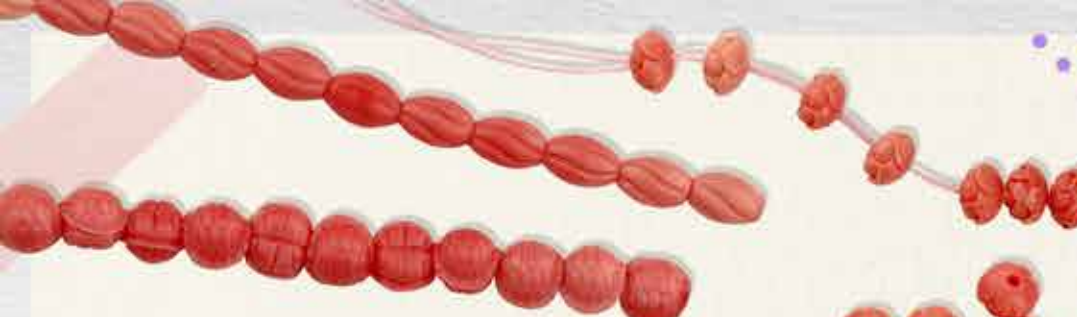

$6¹⁰ ea
Assorted Shaped Pink Bamboo Coral Beads,
16" strand
SKU #615004

Kingman Turquoise Rustic Heishi,
2-3mm Beads, 16" Strand
SKU #615140

$66¹⁰ ea

Kingman Turquoise Heishi,
2mm Beads, 16" Strand
SKU #615141

$70¹⁰ ea

Kingman Turquoise Rustic Rondelle,
3-4mm Beads, 16" Strand
SKU #615144

$78¹⁰ ea