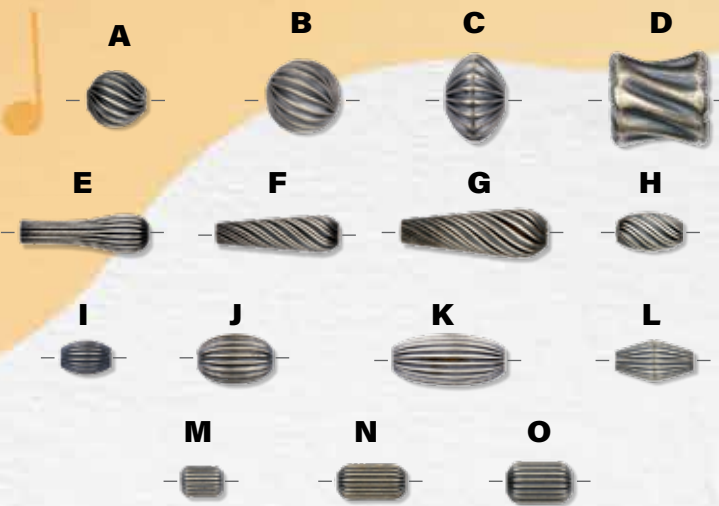

Sterling Navajo Pearl Style Beads by JCK

Explore More Scan Me!