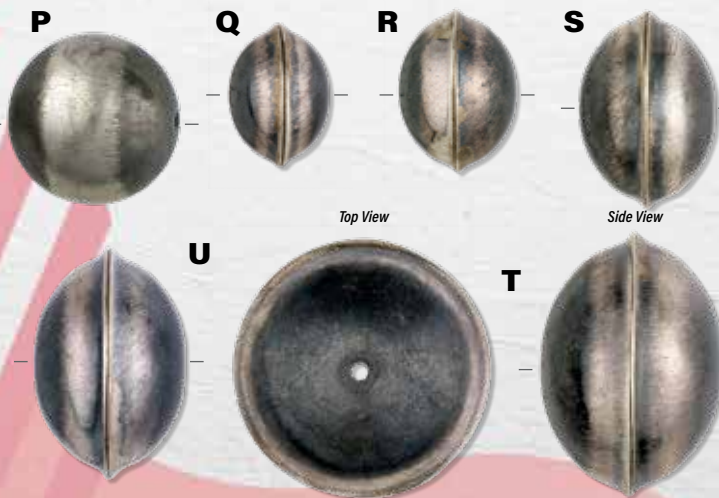

2026 Thunderbird Model: Nicole M.
Dress by Sky. Eagle Collection
Jewelry by local artist: Leon & Val Martinez
of L&V Native Designs

Based off $84.00 silver market. Due to market fluctuations, pricing is subject to change. Please ask a sales associate for current rates. #TBSF0326
2026© Thunderbird Supply Co. All Rights Reserved.

Discover our Hidden Gems!

$87⁹⁵ ea

3M ScotchBrite Silicone Carbide Light Deburring Convolute Wheel
Wheel 6" Dia. X 1/2" Thickness x 1" Hole
Medium/Hard Density, Fine Grade
SKU #701250