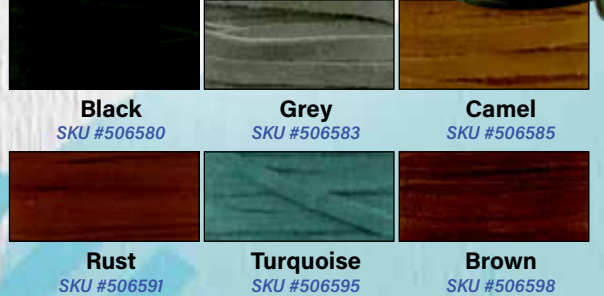

Available in 75ft Bobbins!

Honey
SKU #578333

Gold
SKU #578334

Red
SKU #578335

Pink*
SKU #578337

Wine
SKU #578338

Turquoise
SKU #578341

Sand
SKU #578344

Dark Beige*
SKU #578345

Dark Brown
SKU #578347

Grey*
SKU #578348

Charcoal
SKU #578349

\$9⁰⁰ ea

Suede Lace, 3mm
20yard spools

Flat Suede Lace is soft, supple, and easy to work with—making it an excellent choice for light-duty lacing and decorative beading projects. Crafted from the finest sueded top-grain garment hides, it offers both quality and comfort with a beautifully smooth finish.

Black
SKU #506580

Grey
SKU #506583

Camel
SKU #506585

Rust
SKU #506591

Turquoise
SKU #506595

Brown
SKU #506598

Leather Width 3mm

Approx. thickness is 0.5mm